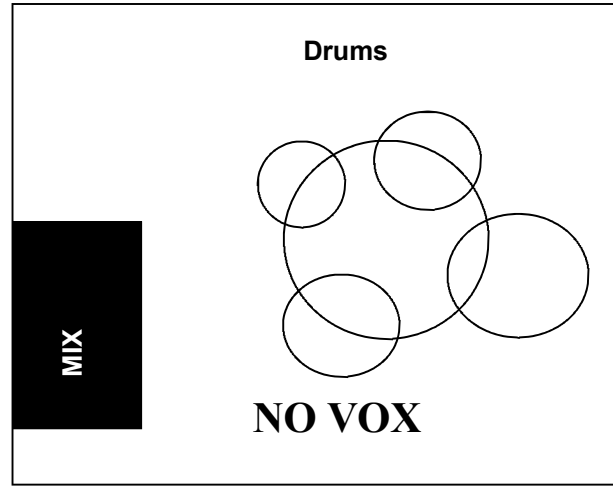

Guitar Direct Out 2 XLR's needed (front of stage)

Drum Mics (5 min)
(add 2 overheads
and 1 HH mic if applicable)

Stage Plot Summary

- 5 mics minimum for drum kit. (more when applicable)
 - 4 vocal mics (1 wireless 3 corded)
 - 2 Direct Out for Guitar L+R
 - 1 DI for Acoustic Guitar
 - 1 DI for Bass Guitar
 - 2 DI's for Keys
- PLEASE NOTE:**
This is our preferred stage set up, actual stage arrangement will vary from show to show based on local stage layout.